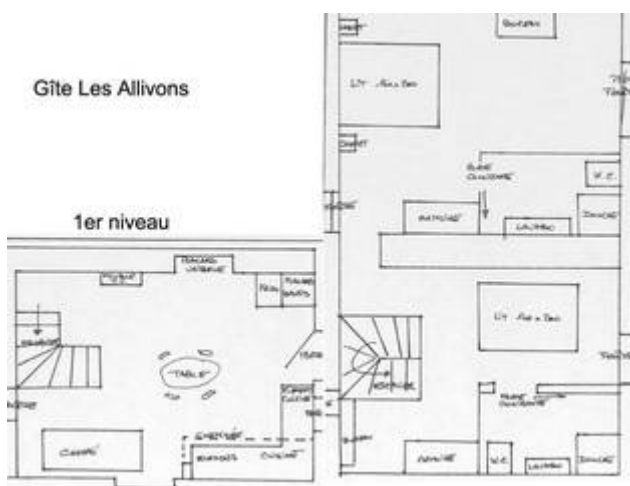

Gîtes de France Ardèche – 4 Cours du Palais – 07000

PRIVAS

Tél. +33 (0)4 75 64 70 70 – Fax +33 (0)4 75 64 75 40 –

contact@gdf07.com www.gites-de-france-ardeche.com

Version: Français Deutsch Nederlands

Gîte N°	178704	Name of property	Les Allivon
Classification			
Locality	Pont-de-Labeaume (07380)	Place name	Réjus - Les Maisons de Xavier

Owner's contact details

Please contact the owner at least 48 hours before your stay so that your arrival can be as smooth as possible

Name	GUILLON Lucette		
Téléphones	04 75 94 15 32	Mobile phone no.	06 73 93 61 58
E-mail	luce.guillon@orange.fr		

On-line reservation or via our central booking service on +33 (0)4 75 64 70 70

Characteristics

[View the entire gallery](#)

Capacity	4 people	Number of bedrooms	2
Floor area	78 m²	Altitude	335 m
Pet	Not allowed		

Description

Group of 3 adjoining, very comfortable gîtes (2-4 people) near river. 2.5km from spa town of Neyrac-les-Bains (swimming pool, body care). 10km from Vals-les-Bains (swimming pool, body care, casino, cinema). River swimming on-site. 3rd gîte (Les Allivons): living room/fitted kitchen area, lounge area (sofa, flat screen TV). 1st floor: bedroom (160cm wide bed, shower room, WC), open-plan sleeping area (double bed, shower room, WC). Shared utility room. Reserved outdoor area. Shared parking area 50m. Special package for spa patients (3 weeks): 850€ (29/03 to 10/05 & 04/10 to 15/11), 930€ (10/05 to 21/06 & 23/08 to 04/10).